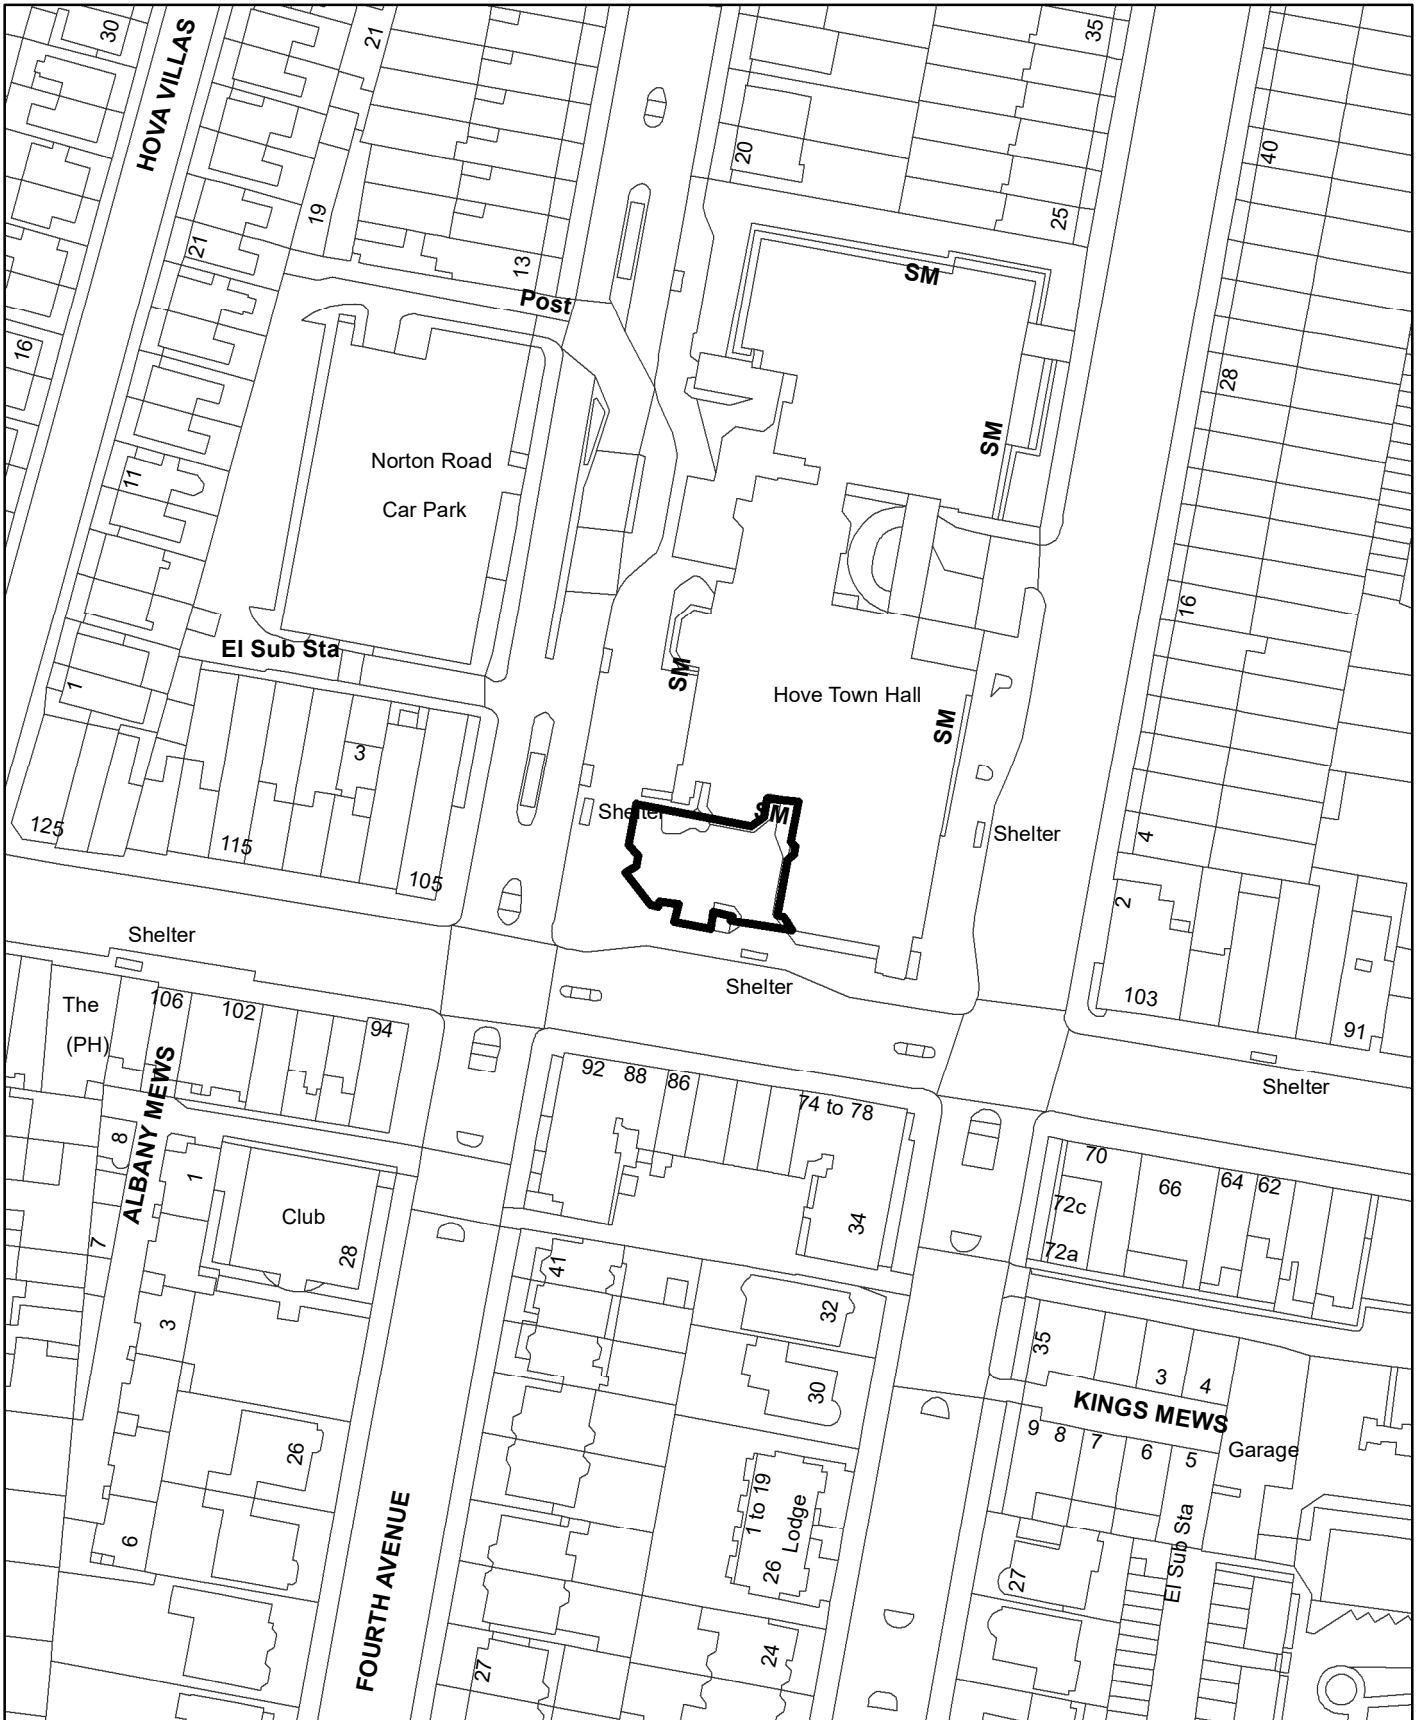

BH2022 01015 - Hove Town Hall, Church Road

N

Scale: 1:1,250